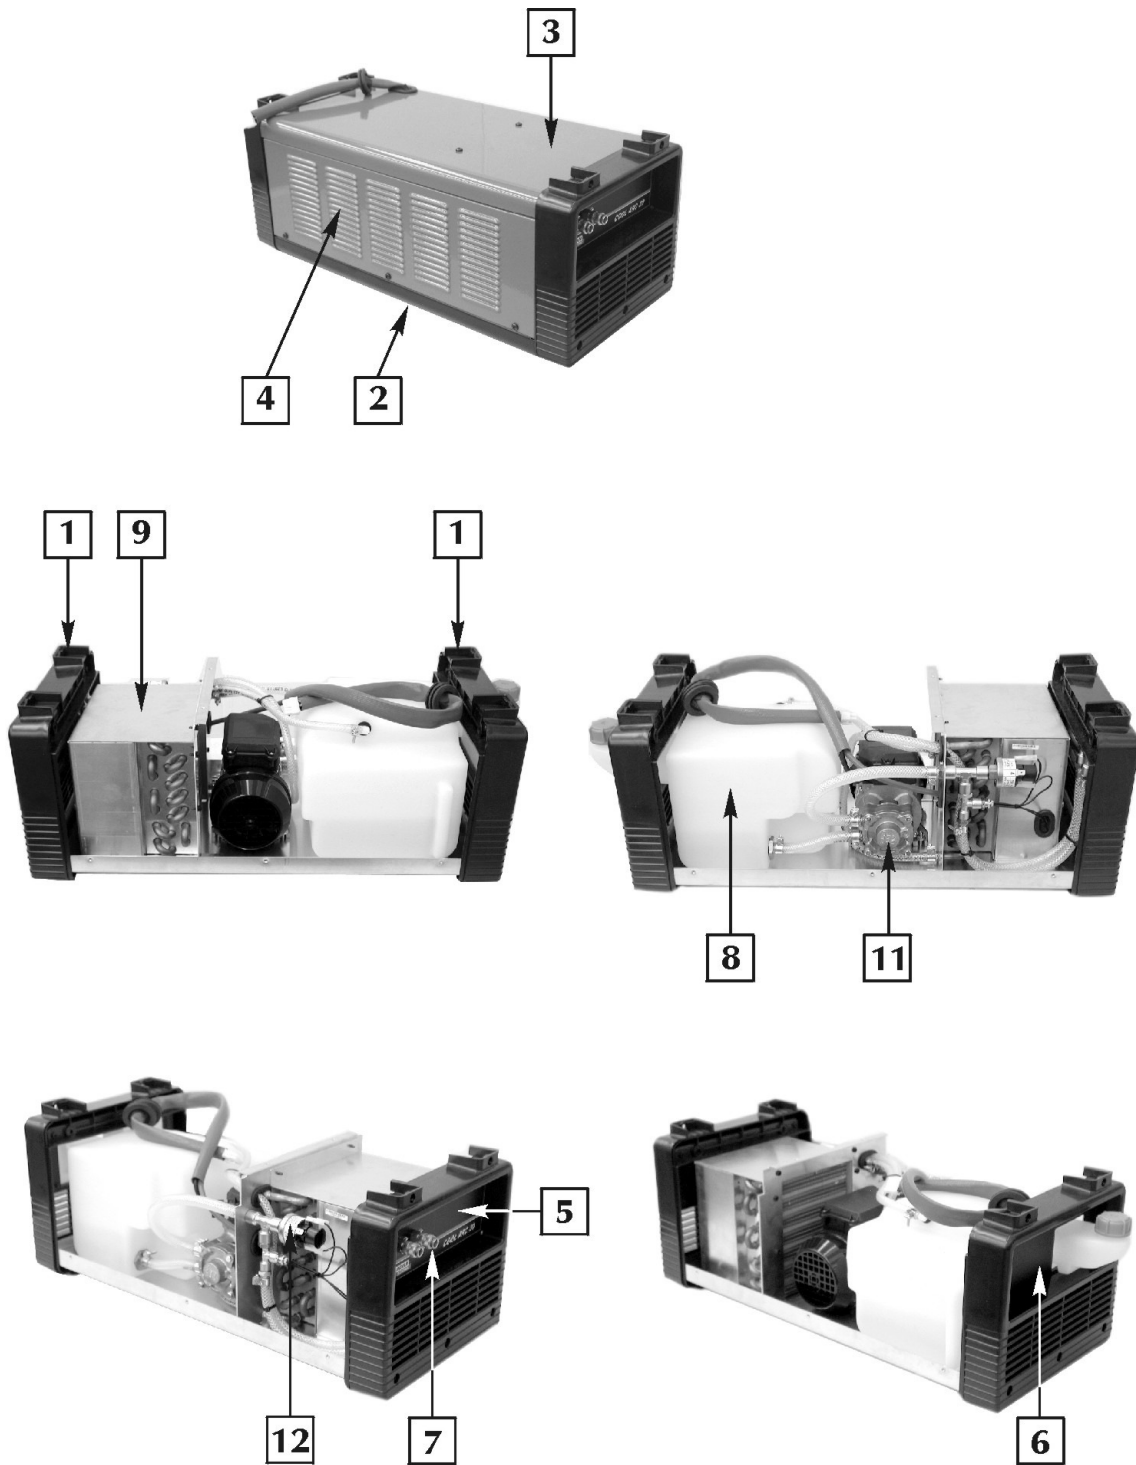

CODE 52065

ASSEMBLY PAGE NAME		Machine Assembly	Miscellaneous items
CODE NO.:	FIGURE NO.:	A	-
52065	COOLARC 30	1	1

Figure A: Machine Assembly

Item	Description	Part Number	QTY	1
1	FRONT/REAR PANEL (PLASTIC)	S51990-14	2	X
2	BASE	S51990-15	1	X
3	WRAPAROUND - UPPER COVER	S51990-16	1	X
4	WRAPAROUND - SIDE PANEL LEFT & RIGHT	S51990-17	2	X
5	FRONT NAMEPLATE	S51990-18	1	X
6	REAR NAMEPLATE	S51990-19	1	X
7	QUICK CONNECTOR (H2O)	S51990-6	2	X
8	TANK (PLASTIC)	S51990-20	1	X
9	COOLER	S51990-21	1	X
11	PUMP	S51990-23	1	X
12	PRESSURE SWITCH	S51990-24	1	X

Miscellaneous Items (not showed in figure A)

Item	Description	Part Number	QTY	1
	FAN	S51990-22	1	X

Figure A